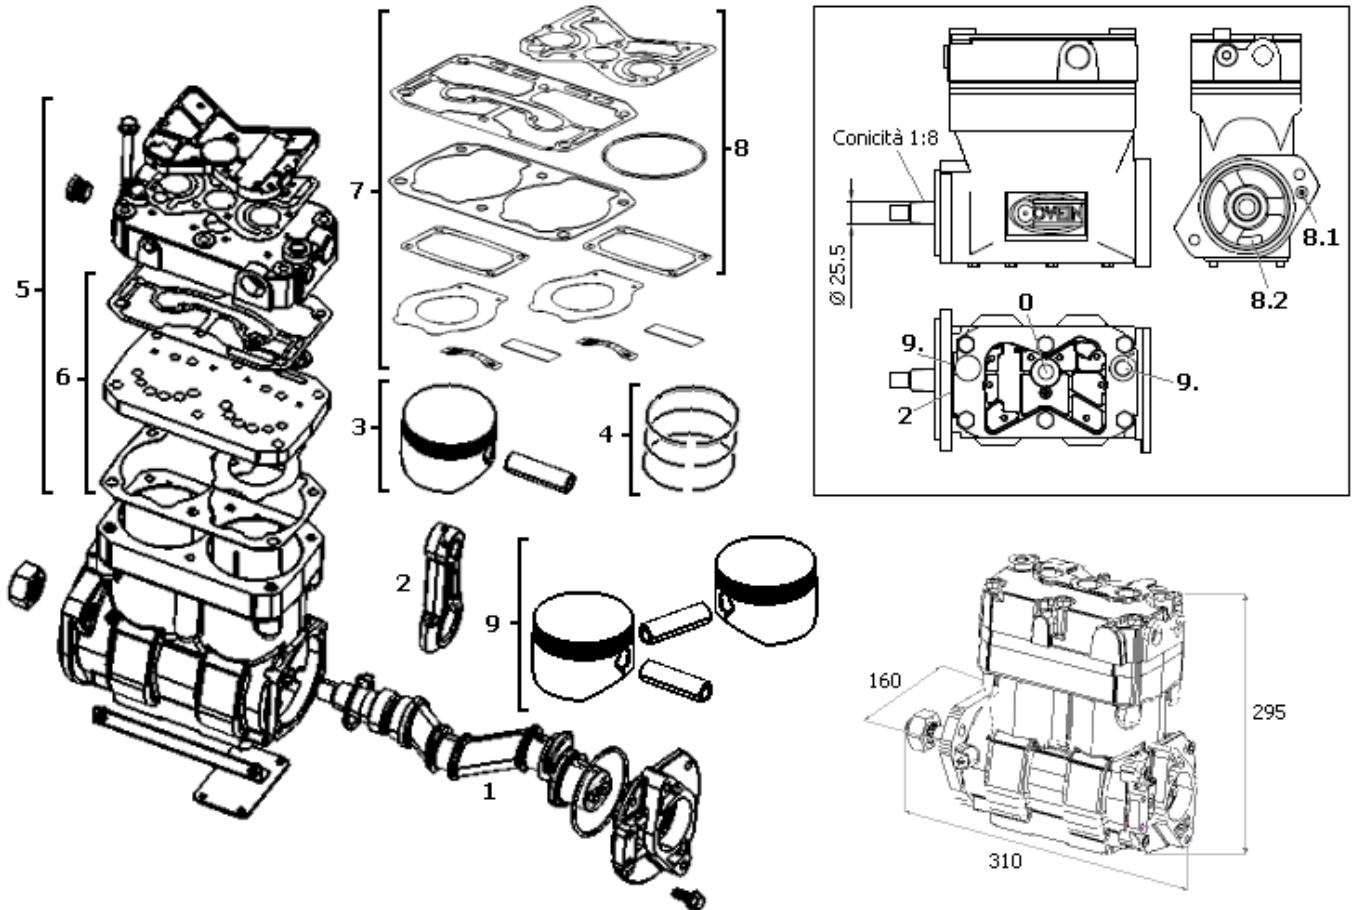

IVECO CROSSWAY / RECREO / EURORIDER.27
IVECO MIDIRIDER.27 / MIDIRIDER.30-E4

KNORR BREMSE	LK 4937 - K031852N00	Solo ricambi
IVECO	504293718	Spare parts only

Bore	86	mm	Max speed	3000	°/min	0 Air in	M26 X 1.5	2 Air out	M26 X 1.5
Stroke	54	mm	Max Pressure	14	bar	8.1 Oil in	Flange	8.2 Oil out	Flange
Displacement	630	CC	Weight	18.1	Kg	9.1 Water in	M18 X 1.5	9.2 Water out	M18 X 1.5

Item	Code	Descrizione	Description
1	1750.010.805	Albero	Crankshaft
2	1750.010.156	Biella	Connecting Rod
3	1750.010.012	Kit Pistone D. 86.0 (Segm. 2-2-3)	Piston Set D. 86.0 (Ring Set 2-2-3)
3	1750.010.013	Kit Pistone D. 86.5 (Segm. 2-2-3)	Piston Set D. 86.5 (Ring Set 2-2-3)
4	1750.010.015	Kit Segmenti D. 86.0 (2-2-3)	Piston Ring Set D. 86.0 (2-2-3)
4	1750.010.016	Kit Segmenti D. 86.5 (2-2-3)	Piston Ring Set D. 86.5 (2-2-3)
5	1750.010.860	Kit Testa	Head Kit
6	1750.010.750	Kit Piastra	Plate & Valve Kit
7	1750.010.555	Kit Guarnizioni e Valvole	Gasket & Valve Kit
8	1750.010.552	Kit Guarnizioni	Gasket Kit
9	1750.010.082	Kit Coppia Pistoni D. 86.0	Double Pistons Set D. 86.0
9	1750.010.088	Kit Coppia Pistoni D. 86.5	Double Pistons Set D. 86.5